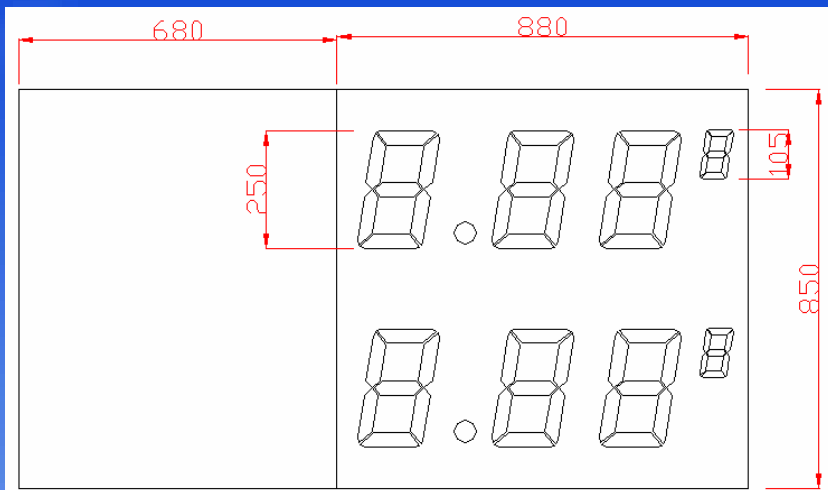

In today's economy, fuel prices change from week to week, even day to day.

Physically updating these ever changing prices can be time consuming. FSL changes that by introducing its Price Changer display for posting prices.

Attractive and highly visible, Price Changer displays let you change prices from within your building quickly and safely without the need for ladders. This convenience insures that your prices stay up-to-date and maintain the safety of your employees

More and more fuel retailers are making the switch to LED technology to advertise effectively within a very challenging business environment.

Features

Led display with seven segment digits Amber or RED 2000 mcd 120 degrees/60 degrees vert. for outdoor use.

Character height available 20cm(8") 25cm (10") or 30cm (12")

Each line is supplied in an aluminum enclosure, painted black, for mounting in sign box

Brightness adjusts automatically depending on prevailing light conditions

Control Unit

Standard programming using infra-red remote control keypad (wireless)