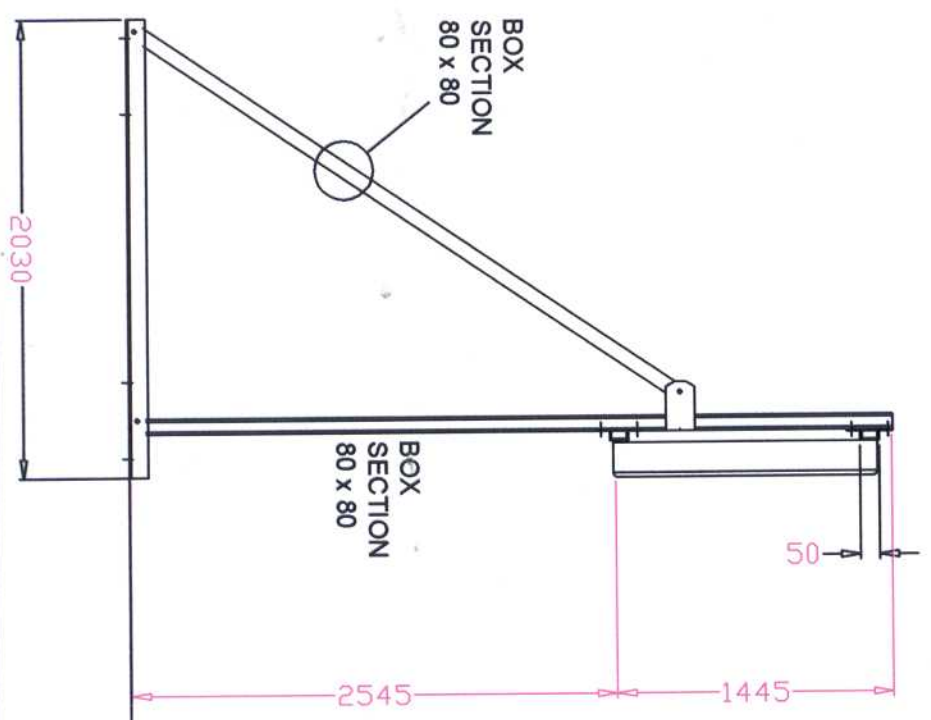

Frame Drawing for 12" GAA Scoreboard with clock

2

Side View

Front View