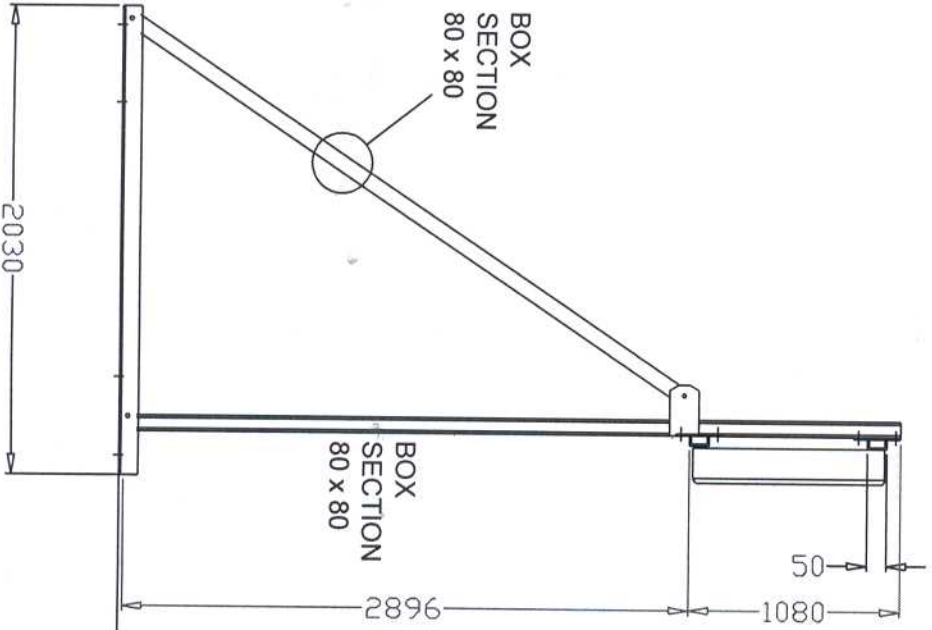

1

Frame Drawing for 12" GAA Scoreboard

Side View

Front View